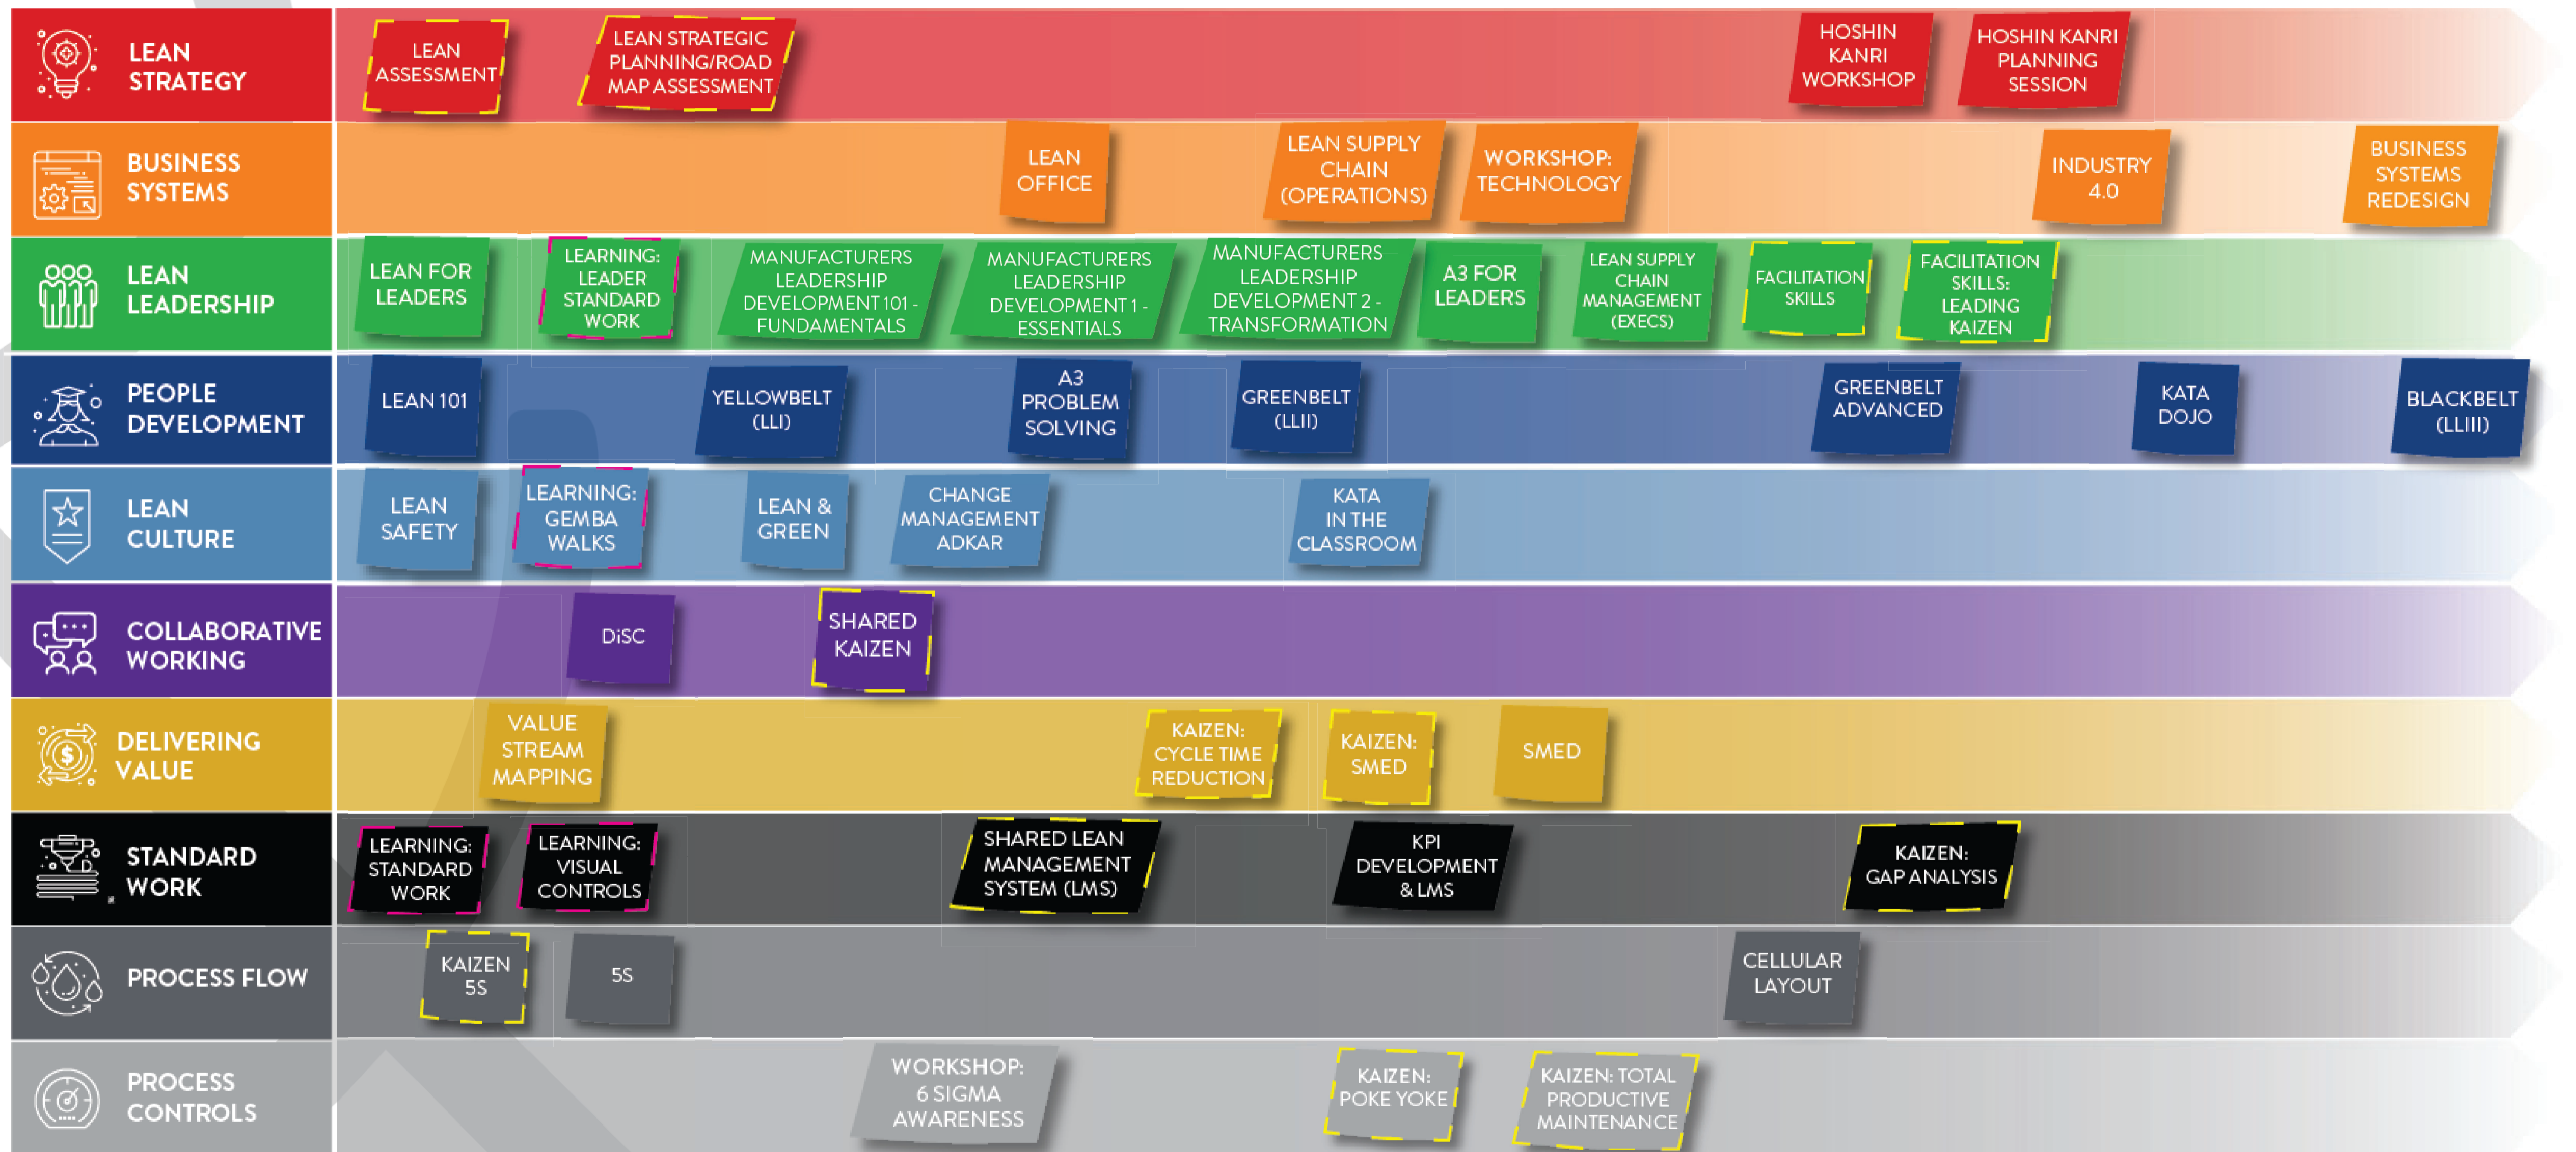

LEAN JOURNEY

NO OUTLINE – CME course offerings

YELLOW OUTLINE Optional consulting and/or facilitator days

PINK OUTLINE Available as video learning